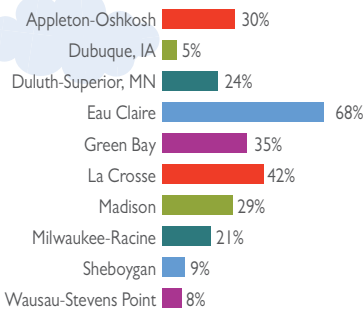

Follow us on Twitter!

 [twitter.com/pns\\_WI](https://twitter.com/pns_WI)

Like us on Facebook!

 [facebook.com/publicnewservice](https://facebook.com/publicnewservice)

Find us on Google+ and other networks!

NUMBER OF STORIES | MEDIA OUTLET USAGE\*

Totals 133 | 4,633

**STORY BREAKOUT**

**WNC Market Share Information**

Additionally, 67 stations outside the major markets aired the stories.

**WNC Media Outlet Types**