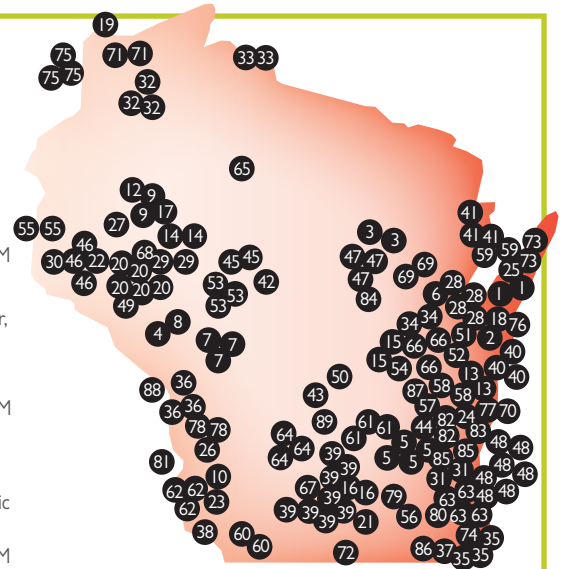

## MEDIA OUTLETS

City	Map #	Outlets
Algoma	1	WBDK-FM, WRLU-FM
Allouez	2	WJLW-FM
Antigo	3	WACD-FM, WATK-AM
Arcadia	4	Arcadia News-Leader
Beaver Dam	5	WBEV-AM, WBEV-FM, WXRO-AM, WXRO-FM
Berlin	6	WBJZ-FM
Black River Falls	7	Banner Journal, WWIS-AM, WWIS-FM
Blair	8	Blair Press
Bloomer	9	Bloomer Advance, WQRB-FM
Boscobel	10	Bosco bel Dial
Charlottesville, VA	11	WCJZ-FM
Chetek	12	WATQ-FM
Chilton	13	Chilton Times-Journal, WMBE-AM
Chippewa Falls	14	Chippewa-Falls Herald, WEAQ-AM
Clintonville	15	WFCL-AM, WJMQ-FM
Columbus	16	WTLX-AM, WTLX-FM
Cornell	17	WDRK-AM
Denmark	18	WPCK-FM
Duluth, MN	19	KDAL-AM, KDAL-FM
Eau Claire	20	WAXX-FM, WAYY-AM, WBIZ-AM, WBIZ-FM, WIAL-FM
Edgerton	21	Edgerton Reporter
Elk Mound	22	WECL-FM
Fennimore	23	Fennimore Times
Fond du Lac	24	WFON-FM
Forestville	25	WRKU-FM
Gays Mills	26	Crawford County Independent & the Kickapoo Scout
Glenwood City	27	Glenwood City Tribune/Press Reporter
Green Bay	28	Press, WDUZ-AM, WDUZ-FM, WQLH-FM

City	Map #	Outlets
Reedsburg	64	WBDL-FM, WNFM-FM, WRDB-AM
Rhineland	65	WXPR-FM
Ripon	66	WRPN-AM, WRPN-FM, WTCX-FM
Sauk City	67	WMAD-FM
Seymour	68	WECB-FM
Shawano	69	WOWN-FM, WTCH-AM
Sheboygan	70	WCLB-AM
Sparta	71	WCOW-FM, WKLJ-AM
Spring Valley	72	Argus Sun
Sturgeon Bay	73	WDOR-AM, WDOR-FM
Sturtevant	74	WDDW-FM
Superior	75	KRBR-FM, WDSM-AM, WGEE-AM
Two Rivers	76	WCUB-AM
Valders	77	Journal
Viroqua	78	WVRQ-AM, WVRQ-FM
Watertown	79	WTTN-AM
Waukesha	80	WMIL-FM
Waukon, IA	81	KNEI-FM
Waupaca	82	WDUX-AM, WDUX-FM
Waupun	83	WFDL-AM
Wausau	84	WXPW-FM
West Bend	85	WBKV-AM, WBWI-FM
Williams Bay	86	The Beacon
Winneconne	87	WVBO-FM
Winona, MN	88	KHME-FM
Wisconsin Dells	89	WNNO-FM

NUMBER OF STORIES | MEDIA OUTLET USAGE\*

Totals 133 | 4,633

**STORY BREAKOUT**

**WNC Market Share Information**

Additionally, 67 stations outside the major markets aired the stories.

**WNC Media Outlet Types**