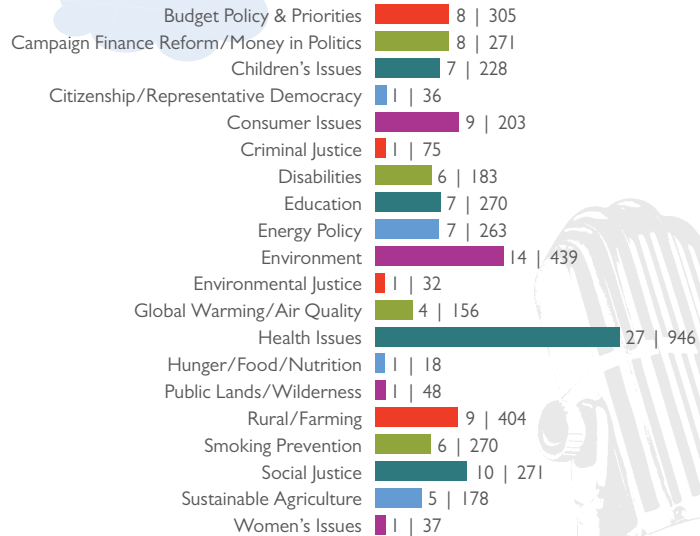

We rely on a wider variety of news sources than ever before. Traditional media still provide news and information for a large majority of our population and social media has transformed our ability to discover new stories and interact with our audience.

NUMBER OF STORIES | MEDIA OUTLET USAGE\*

Totals 133 | 4,633

**STORY BREAKOUT**

**WNC Market Share Information**

Additionally, 67 stations outside the major markets aired the stories.

**WNC Media Outlet Types**