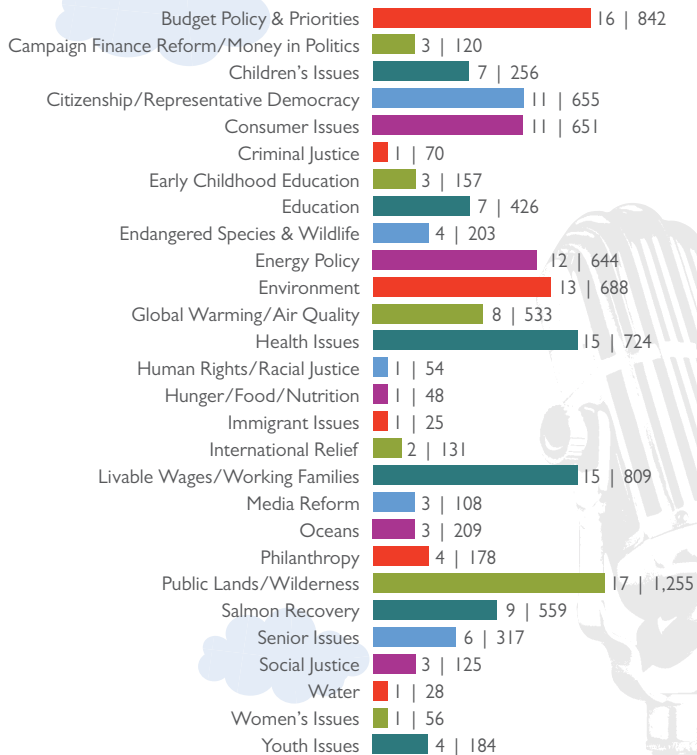

public news service
NEWS IN THE PUBLIC INTEREST

Washington News Service produced 177 English and 5 Spanish news stories, which ran approximately 10,000 times on 104 radio stations, 24 print outlets, and 5 television stations for a total of 133 media outlets in Washington and border states. Nationally, our stories were picked up by over 652 outlets, and shared on hundreds of websites including our own -- publicnewsservice.org, which generated over 33,000 views, alone.

We rely on a wider variety of news sources than ever before. Traditional media still provide news and information for a large majority of our population and social media has transformed our ability to discover new stories and interact with our audience.

Follow us on Twitter!

 twitter.com/pns_WA

Like us on Facebook!

 facebook.com/publicnewsservice

Find us on Google+ and other networks!

NUMBER OF STORIES | MEDIA OUTLET USAGE*

Totals 182 | 10,055

STORY BREAKOUT