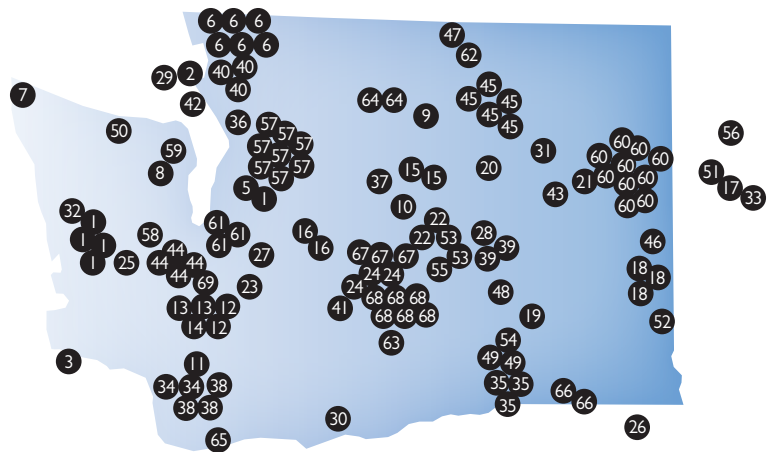

Washington News Service

2010 annual report

MEDIA OUTLETS

City	Map #	Outlets
Aberdeen	1	KAYO-FM, KBKW-AM, KDUX-FM, KXRO-AM
Anacortes	2	KLKI-AM
Astoria, OR	3	KMUN-FM
Auburn	4	KGRG-FM
Bellevue	5	KBCS-FM
Bellingham	6	Bellingham Herald, KAFE-FM, KBAI-AM, KGM1-AM, KISM-FM, KPUG-AM
Blaine	7	The Northern Light
Bremerton	8	Poulsbo Life
Brewster	9	K220CQ-FM
Cashmere	10	KZPH-FM
Castle Rock	11	KRQT-FM
Centralia	12	The Chronicle, KELA-AM
Centralia-Chehalis	13	KITI-AM, KITI-FM
Chehalis	14	KMNT-FM
Chelan	15	KOZI-AM, KOZI-FM
Cle Elum	16	Northern Kittitas County Tribune, KXAA-FM
Coeur d'Alene, ID	17	K220BX-FM
Colfax	18	KCLX-AM, KMAX-AM, KRAO-FM
Connell	19	Franklin County Graphic
Coulee City	20	News-Standard
Davenport	21	Davenport Times
East Wenatchee	22	Empire Press, KYSN-FM
Eatonville	23	KFNK-FM
Ellensburg	24	KCWU-FM, KXLE-AM, KXLE-FM
Elma	25	KSWW-FM
Enterprise, OR	26	K208DB-FM

City	Map #	Outlets
Enumclaw	27	KENU-AM
Ephrata	28	Grant County Journal
Friday Harbor	29	San Juan Islander
Goldendale	30	Goldendale Sentinel
Grand Coulee	31	K220DV-FM
Hoquiam	32	KXXX-FM
Kellogg, ID	33	K220BW-FM
Kelso	34	KLOG-AM, KLYK-FM
Kennewick	35	KONA-AM, KONA-FM, KNDU-TV
Lake Stevens	36	Lake Stevens Journal
Leavenworth	37	KOHO-FM
Longview	38	KBAM-AM, KEDO-AM, KUKN-FM
Moses Lake	39	KBSN-AM, KDRM-FM
Mt. Vernon	40	KAPS-AM, KBRC-AM, KSVR-FM
Naches	41	KQSN-FM
Oak Harbor	42	KWDB-AM
Odessa	43	Odessa Record
Olympia	44	The Grange News, KGTK-AM, KGY-AM, KGY-FM
Omak	45	Omak Chronicle, KNCW-FM, KOMW-AM, KOMW-FM, KZBE-FM
Opportunity	46	KIXZ-FM
Oroville	47	Okanogan Valley Gazette-Tribune