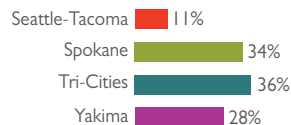

WNS Market Share Information

Additionally, 76 stations outside the major markets aired the stories.

WNS Media Outlet Types

Print Outlets	24	Total 133
Radio Stations	104	
Television Stations	5	
Online — Stories live on 100s of news/bloggers/advocacy sites